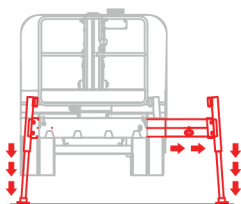

Auto Stabilizzazione
Automatic Stabilization