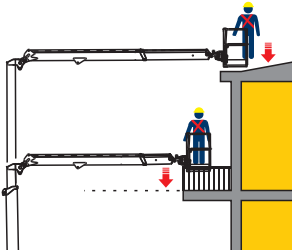

Sbarco in quota autorizzato
Authorized height landing