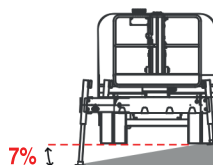

Ti spianiamo la strada
We pave your road